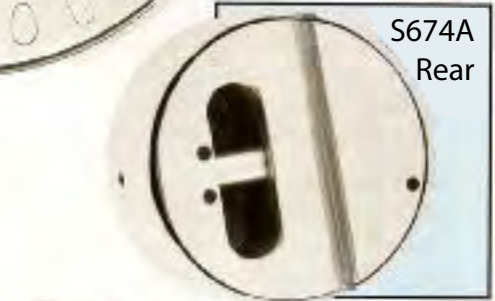

S673F

S673A/F
73mm Solid Steel Body Padlock with
Stainless Steel Outer Slip Ring
(A = Offset Back F = Flat Back)

**S673AN
Front**

S673AN

73mm Solid Steel Body Padlock with
Beveled Face (No Slip Ring)
(A = Offset Back F = Flat Back)

S673A - Rear View

This model is not equipped with a slip ring

S673F
S673AN - Core

S673F - Open

S673AN - Closed

S673F - Side View

S674A/F

73mm Solid Steel Body Padlock equipped with Anti Drill Cylinder Lock Core & Stainless Steel Outer Slip Ring (A = Offset Back F = Flat Back)

S674F Rear View

S674A

S674A Rear

S674F Open

S674F Side View

S674F Hardened Steel Core

S683F - Side View

S683F - Face

S683F - Rear View

S683F Open

S683F Core

S683F 78mm Solid Steel Body Padlock equipped with Hidden Anti Drill Cylinder Lock Core & Stainless Steel Outer Slip Ring (A = Offset Back F = Flat Back)