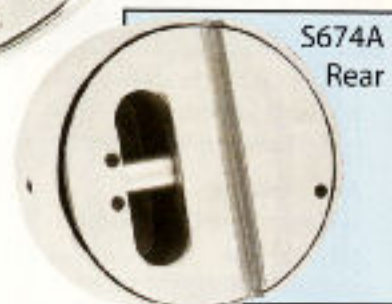

S674A/F

73mm Solid Steel Body
Padlock equipped with
Anti Drill Cylinder Lock
Core & Stainless Steel
Outer Slip Ring
(A = Offset Back
F = Flat Back)

S674F
Rear View

S674A

S674F
Open

S674F
Side
View

S674A
Rear

S674F
Hardened
Steel Core

S683F - Side View

S683F - Face

S683F - Rear View

S683F
Open

S683F
Core

S683F

78mm Solid Steel Body Padlock equipped with Hidden Anti
Drill Cylinder Lock Core & Stainless Steel Outer Slip Ring
(A = Offset Back F = Flat Back)