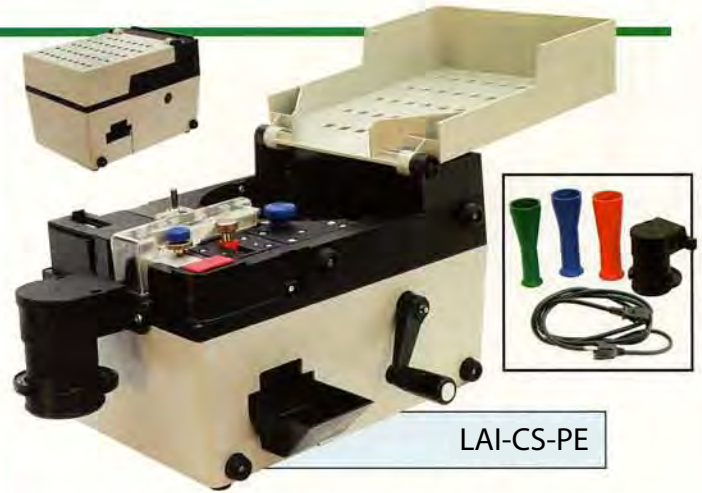

CS-28

Stationary Coin Counter/Sorter With 5,000 Capacity Auto Hopper

Stationary off-Sort Coin Counter/Sorter - LED Display, Sorts, Wraps, Bags, Electronically Verifies with Built Auto Hopper With 5,000 Coin Capacity

- Can be set by the operator for a wide variety of US and international coins and tokens, including the new \$1 coin and Canadian 1's and 2's
- Counts and sorts up to 2,000 coins per minute.
- LED Display.

Electric/Manual	Dimensions	Weight	Speed-Pieces/Minute	RS-232 Connect
Electric	320x265x375mm (13" x 11" x 15")	10 kg (22 lbs.)	2,000	No

LAI-CS-PE

Compact and Portable Manual or Electric Coin Counter/Sorter

Manual and Electric Coin Counter/Sorter with Plastic Case. Compact and Portable with Six Auto Stops.

- Operates in manual or electric mode
- Six auto stops from 20 to 200 coins for wrapping.
- Includes Wrapping tubes for US quarters, dimes and nickels.
- International tubes available as special order.
- Plastic case.